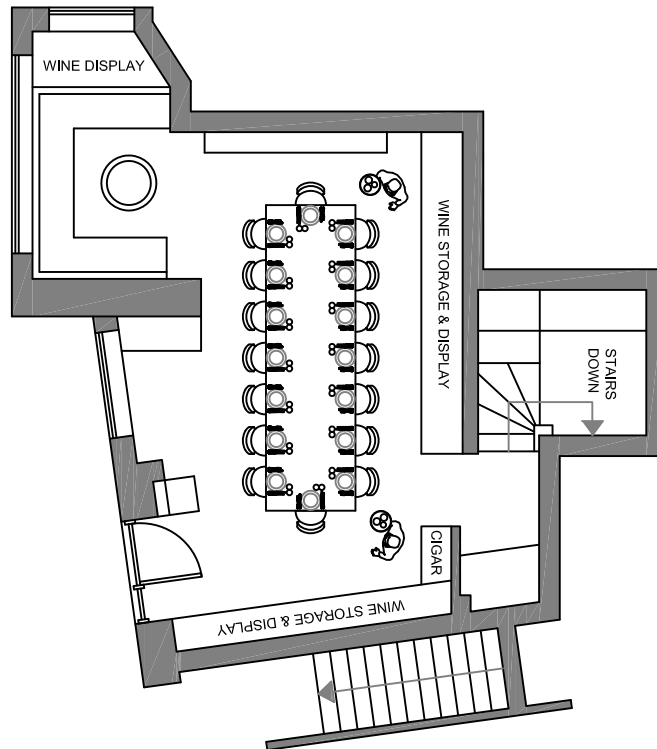

MEWS

*La Cave 1*

PRIVATE DINING  
UPTO 16 SEATED

*La Cave 2*

PRIVATE RECEPTION  
UPTO 25 STANDING