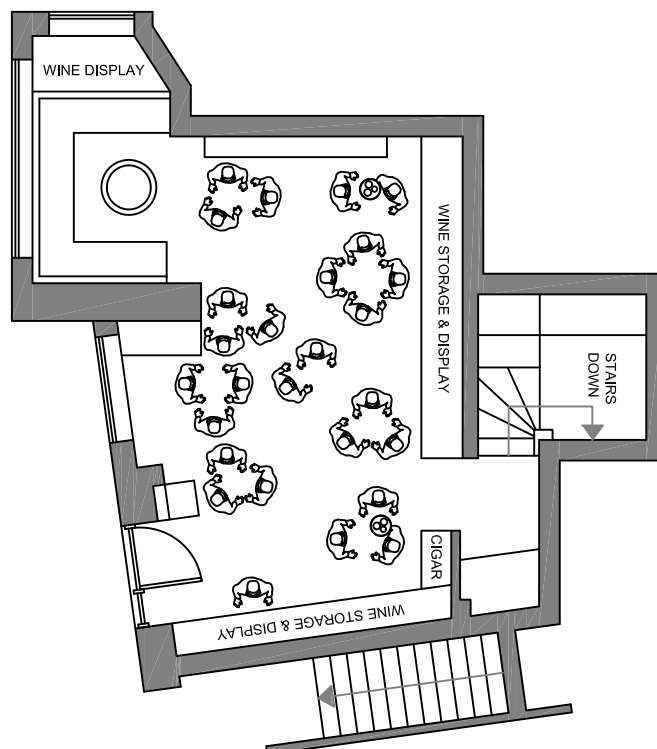

MEWS

*La Cave 1*

PRIVATE DINING  
UPTO 16 SEATED

*La Cave 2*

PRIVATE RECEPTION  
UPTO 25 STANDING