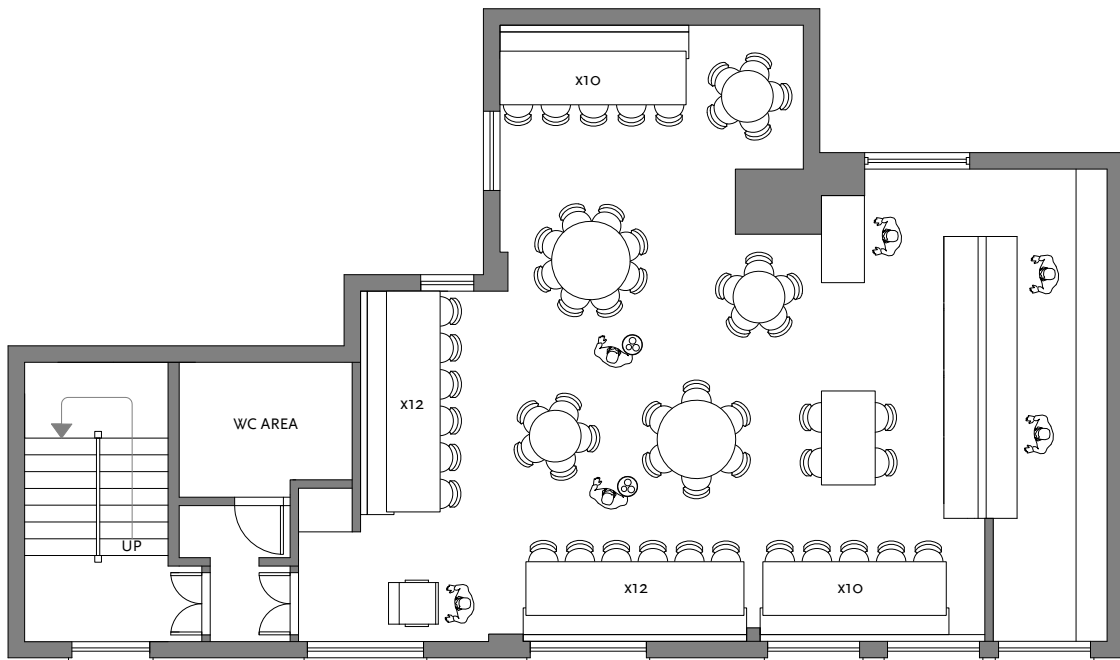

MIEWS

Brasserie

FLOOR AREA = 80m² or 861sq ft